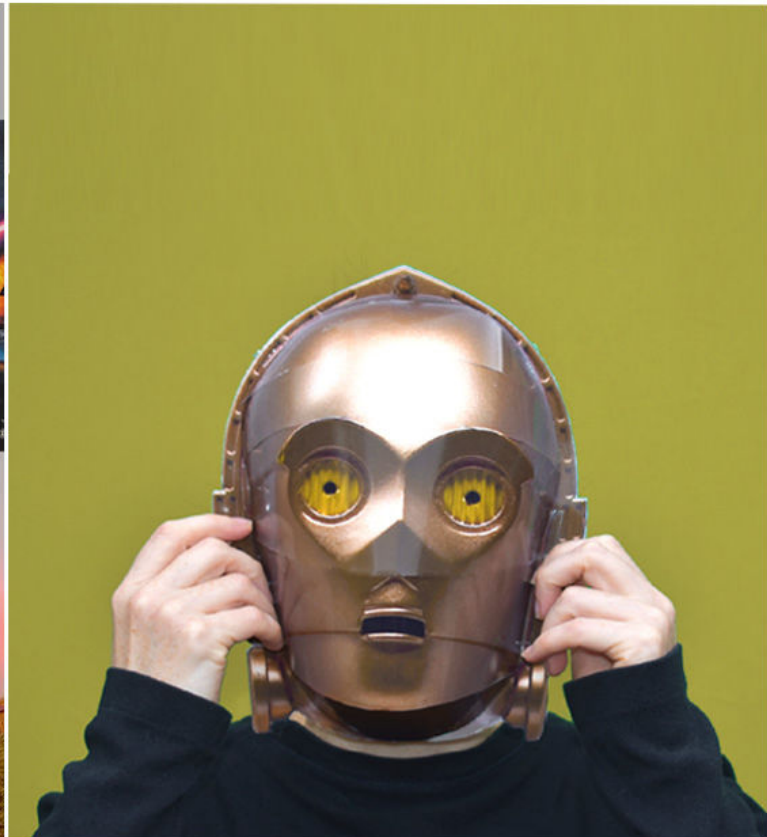

Supplied with patent pending accessories

Includes eco wall hook - NO nails, reposition, lightweight.

Includes eco adjustable head strap.

Build your own 3D range by sending us your stock photos/images.

LICENSED CHARACTERS